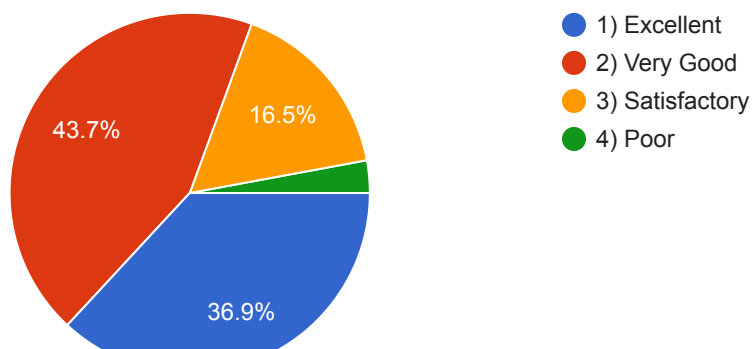

5. How do you rate the student-teacher relationship in the college as a whole?

Copy

103 responses