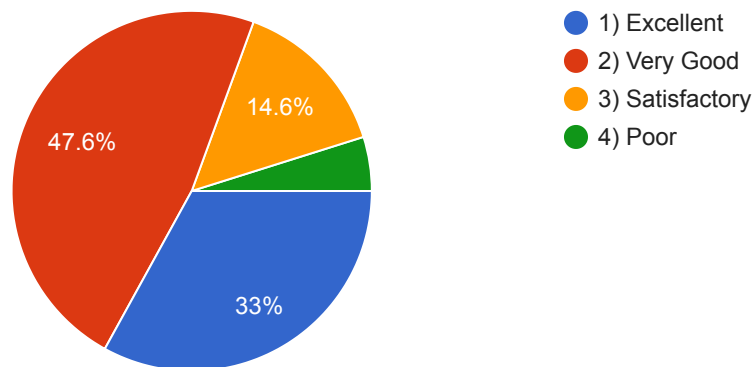

5. How do you rate the student-teacher relationship in the college as a whole?

Copy

103 responses

6. How do you rate the student-teacher relationship in your department?

 Copy

103 responses

7. How do you rate the use of ICT in your department?