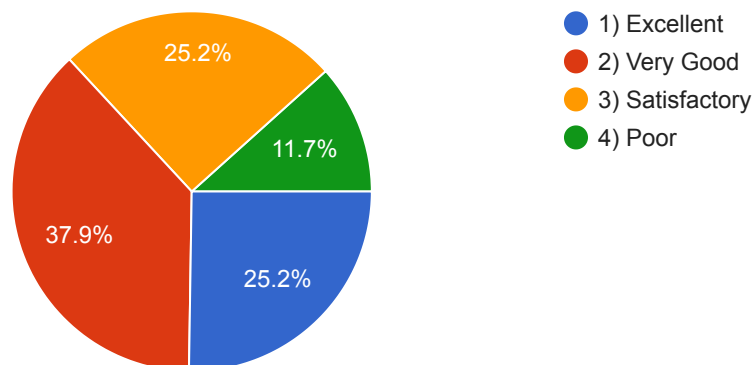

7. How do you rate the use of ICT in your department?

Copy

103 responses