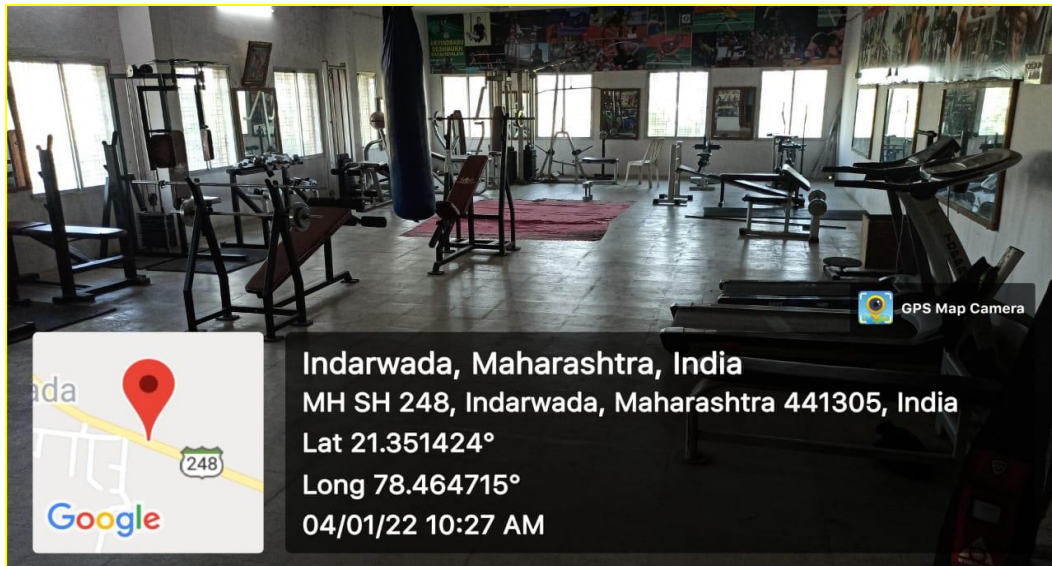

Gymnasium

Open Gym