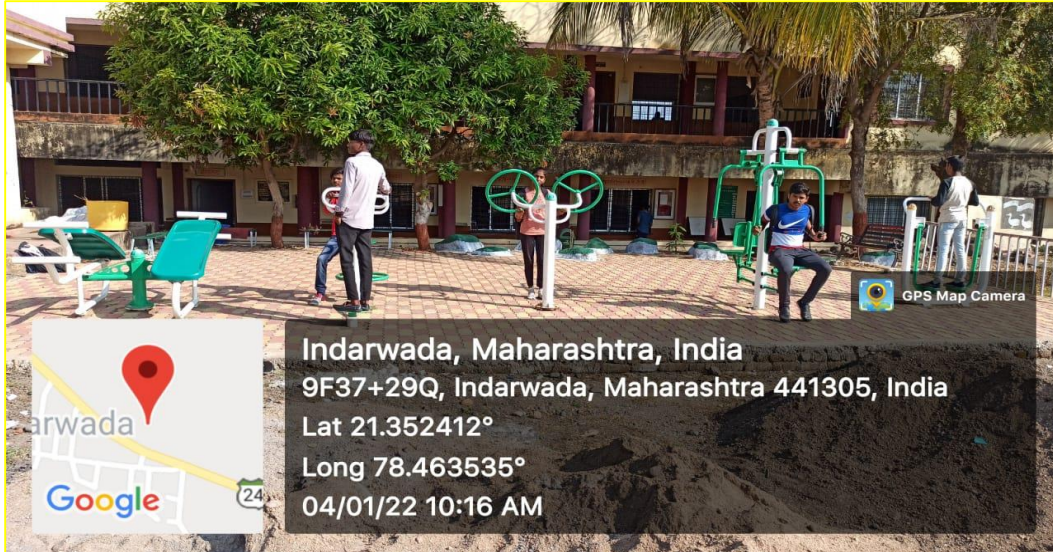

Indarwada, Maharashtra, India
9F37+29Q, Indarwada, Maharashtra 441305, India
Lat 21.352412°
Long 78.463535°
04/01/22 10:16 AM

GPS Map Camera