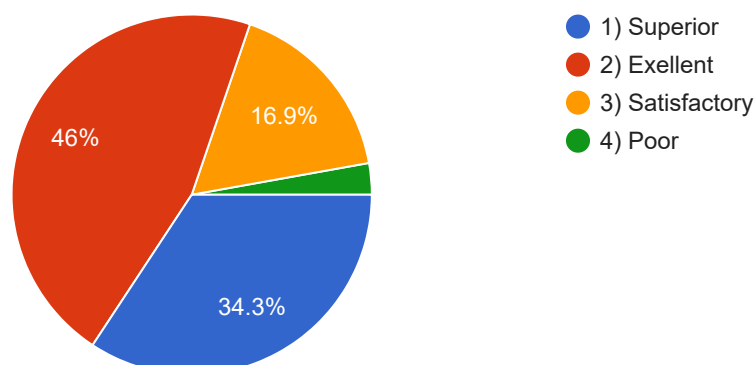

7. How do you rate the use of ICT in your department?

 Copy

248 responses

8. When you meet students who have taken a similar programme at other college do you feel that your programme is ?

 Copy

248 responses