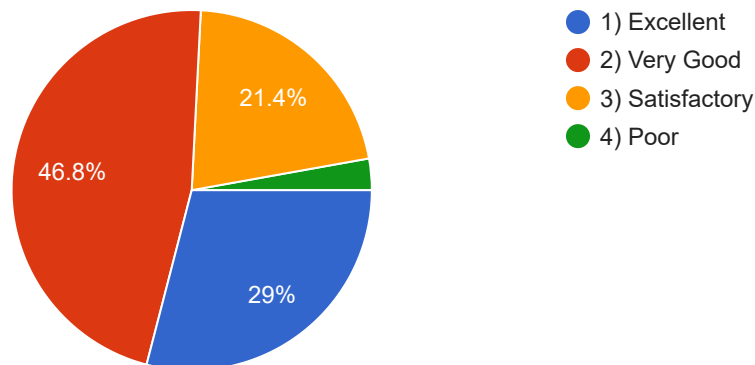

6. How do you rate the student-teacher relationship in your department?

Copy

248 responses

7. How do you rate the use of ICT in your department?

Copy

248 responses

8. When you meet students who have taken a similar programme at other college do you feel that your programme is ?

Copy

248 responses